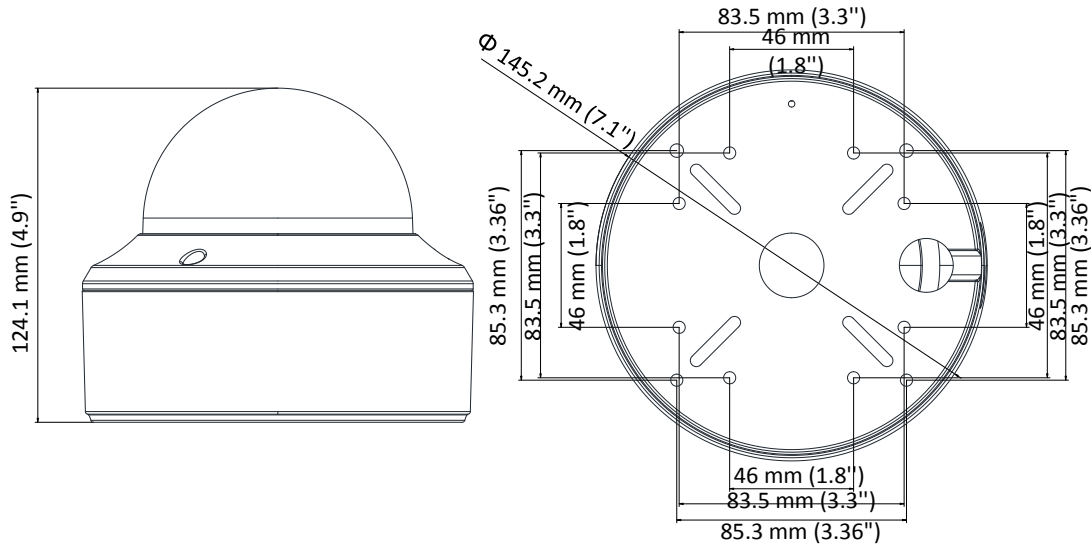

Order Models

DS-2CE56D8T-AVPIT3ZF
DS-2CE56D8T-VPIT3ZF

Dimension